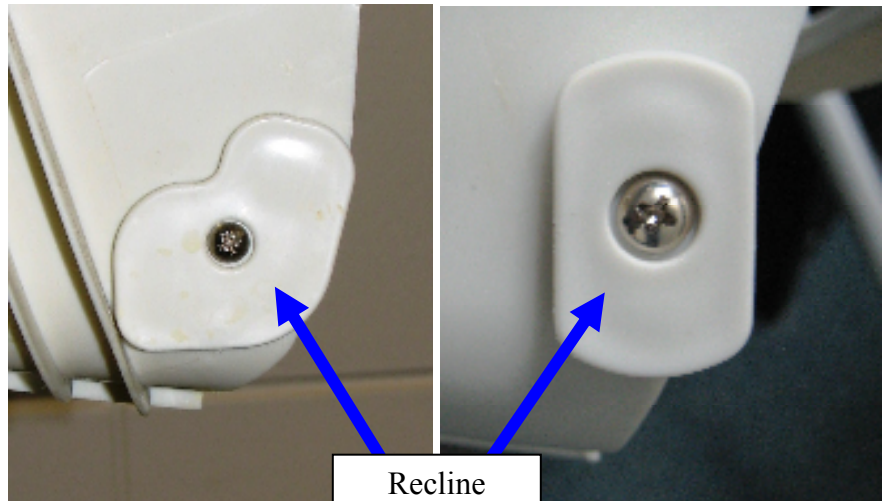

Safety Recall

All Evenflo Envision™ High Chairs

Model numbers: 2891321, 2891321A, 2891333, 2891351, 2891351A, 2891365, 2891375, 2891403, 2891403A, 2891466, 2891466A, 2891478, 2891536, 2891536A, 2891573, 2891586, 2892351 and 2892351A

Recline
Fastener and
Screw

Recline fasteners and screws on either side of the high chair can loosen and fall out, posing both fall and choking hazards to children. Recalled units should not be returned to the retailer. To receive a free repair kit, call Evenflo's toll-free number at: